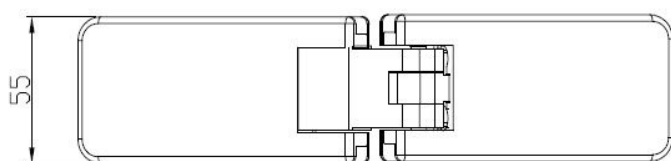

PRODUCT SHEET

Description:

Shower Hinge "King I", 135DG, Alu-Look, Glass/Glass, 6-10mm Glass Thickness, w/Angle Adjustment & 25DG Return, Function, Brass Material, Rectagular Shape, Rounded Edges &, Corners

Item number:

15.24.142-0

Units	Box	Carton	HS Code	Barcode
Pcs.	1	10	8302100090	
				5704866401487

SISO A/S

Mileparken 11
DK-2740 Skovlunde
Denmark
VAT: DK 24786013

Phone +45 45 830 900

www.siso.dk
siso@siso.dk

Danske Bank
Nytorv Branch
Copenhagen
SWIFT: DABADKKK

Account no.
4180 3112 112936
IBAN Account
DK7230003112112936