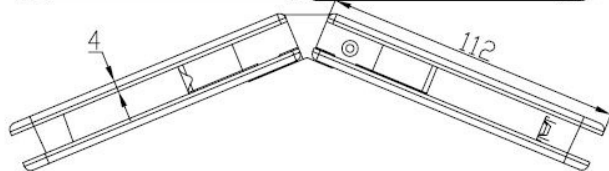

PRODUCT SHEET

Description:

Shower Hinge "King I", 135DG, Alu-Look, Glass/Glass, 6-10mm Glass Thickness, w/Angle Adjustment & 25DG Return, Function, Brass Material, Rectagular Shape, Rounded Edges &, Corners

Item number:

15.24.142-0

Units	Box	Carton	HS Code	Barcode
Pcs.	1	10	8302100090	
				5704866401487

SISO A/S

Mileparken 11
DK-2740 Skovlunde
Denmark
VAT: DK 24786013

Phone +45 45 830 900

www.siso.dk
siso@siso.dk

Danske Bank
Nytorv Branch
Copenhagen
SWIFT: DABADKKK

Account no.
4180 3112 112936
IBAN Account
DK7230003112112936