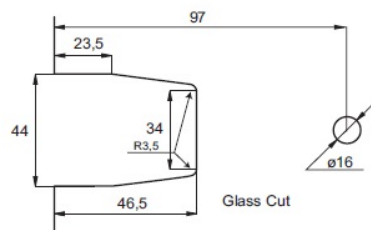

## Description:

Shower Hinge "King I", 135DG, Alu-Look, Glass/Glass, 6-10mm Glass Thickness, w/Angle Adjustment & 25DG Return, Function, Brass Material, Rectagular Shape, Rounded Edges &, Corners

## Item number:

15.24.142-0

Units	Box	Carton	HS Code	Barcode
Pcs.	1	10	8302100090	
				5704866401487